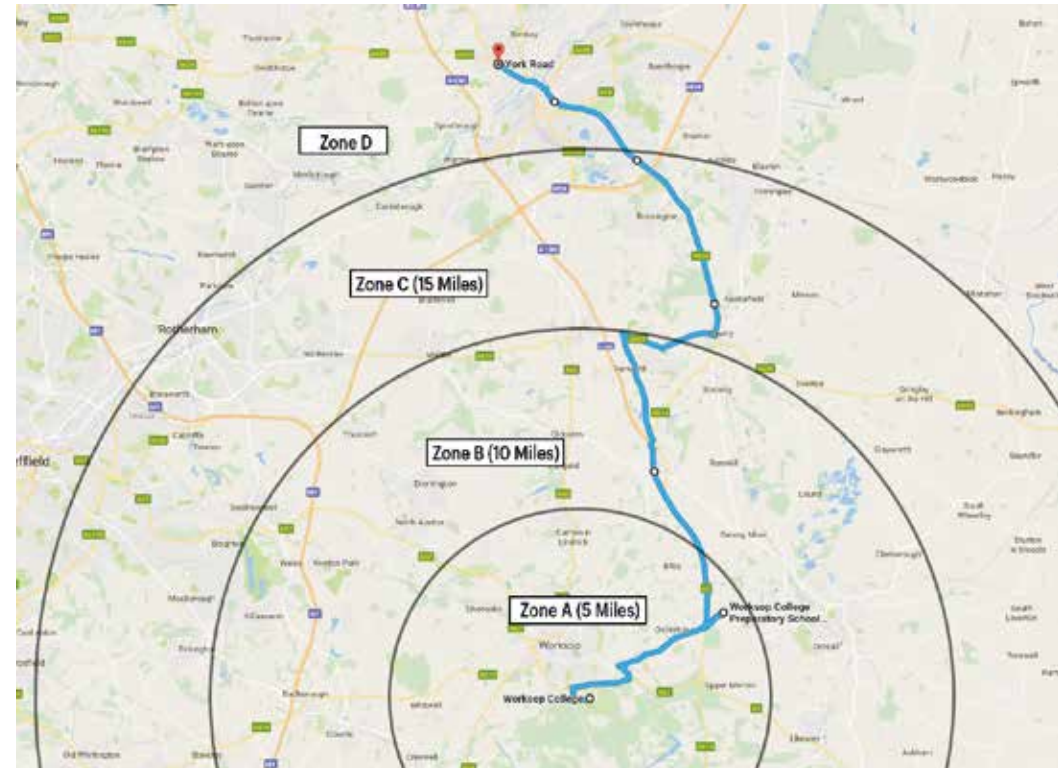

BUS 4: DONCASTER

Morning route

- 0715 Doncaster, York Road/Watch House Lane
- 0720 Doncaster, Waterdale, Ward Brothers
- 0722 Doncaster, Bennetthorpe, Earl of Doncaster
- 0727 Doncaster, Bawtry Road, St Eric's
- 0728 Bessacarr, Bawtry Road, Punches
- 0730 Bessacarr, Bawtry Road, Esso Garage
- 0731 Bessacarr, Bawtry Road/Warrington Drive
- 0735 Mount Pleasant
- 0740 Bawtry, Tickhill Road, Crown Hotel (rear)
- 0747 Tickhill, Common Lane/Alderson Drive
- 0748 Tickhill, Common Lane/Doncaster Road
- 0749 Tickhill, Sunderland Street, Scarborough Arms
- 0755 Harworth, Cemetery Bus Stop
- 0758 Blyth, White Swan
- 0800 Bus Stop Opposite Pilgrim Fathers
- 0813 Ranby House (Not Saturdays)
- 0830 Worksop College

Evening route

1. **(Ranby House pupils can take the shuttle bus to pick up this route at Worksop College)**
2. 1750 Worksop College
   - 1810 Blyth, White Swan
   - 1812 Bus Stop Opposite Pilgrim Fathers
   - 1816 Harworth, Cemetery Bus Stop
   - 1822 Tickhill, Sunderland Street, Scarborough Arms
   - 1824 Tickhill, Common Lane/Doncaster Road
   - 1825 Tickhill, Common Lane/Alderson Drive
   - 1833 Bawtry, Tickhill Road, Crown Hotel
   - 1842 Bessacarr, Bawtry Road/Warrington Drive
   - 1843 Bessacarr, Bawtry Road, Esso Garage
   - 1845 Bessacarr, Bawtry Road – Punches
   - 1846 Doncaster, Bawtry Road, St Eric's
   - 1850 Doncaster, Bennetthorpe, Earl of Doncaster
   - 1852 Doncaster, Waterdale, Ward Brothers
   - 1857 Doncaster, York Road, Cusworth Lane