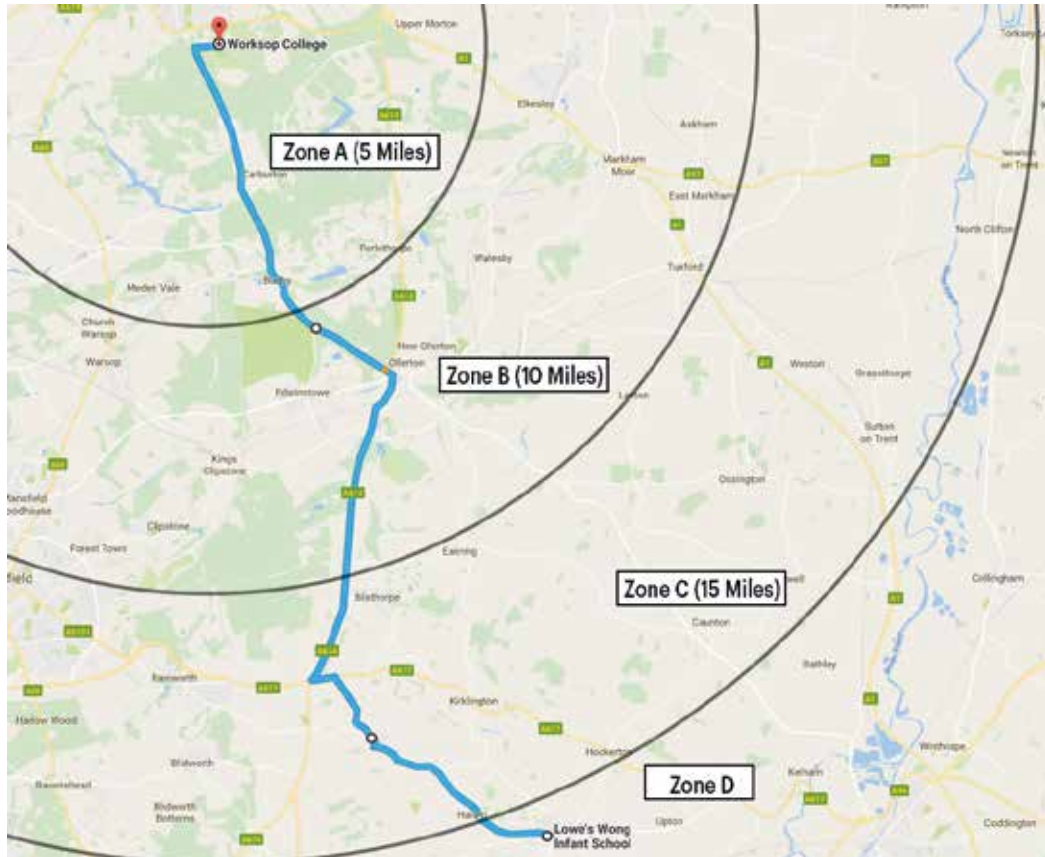

BUS 5: SOUTHWELL

Morning route

- 0700 North Muskham, Nelson Lane
- 0707 Newark, Northgate Retail Park
- 0725 Southwell, Lowes Wong School
- 0728 Halam, Wagon and Horses
- 0731 Edingley, The Old Reindeer
- 0735 Farnsfield, St Michael's Church
- 0739 White Post, Trading Post
- 0748 Rufford, Rufford Lane/May Lodge Drive (Rose Cottage)
- 0756 Ollerton, Hop Pole Hotel
- 0802 Budby, Main Road, Bus Stop
- 0810 Worksop College

NOTE: Ranby House school pupils need to transfer to Bus 2 or 3.

Evening route

- 1725 Ranby House (pupils for Bus 1, 2, 3 or 4 transfer at Worksop College)
- 1750 Worksop College
- 1757 Budby, Main Road Bus Stop
- 1801 Ollerton, Hop Pole Hotel
- 1805 Rufford, Rufford Lane/May Lodge Drive
- 1814 White Post, Trading Post
- 1818 Farnsfield, St Michael's Church
- 1822 Edingley, The Old Reindeer
- 1825 Halam, Wagon and Horses
- 1828 Southwell, Lowes Wong School
- 1835 North Muskham, Nelson Lane
- 1842 Newark, Northgate Retail Park