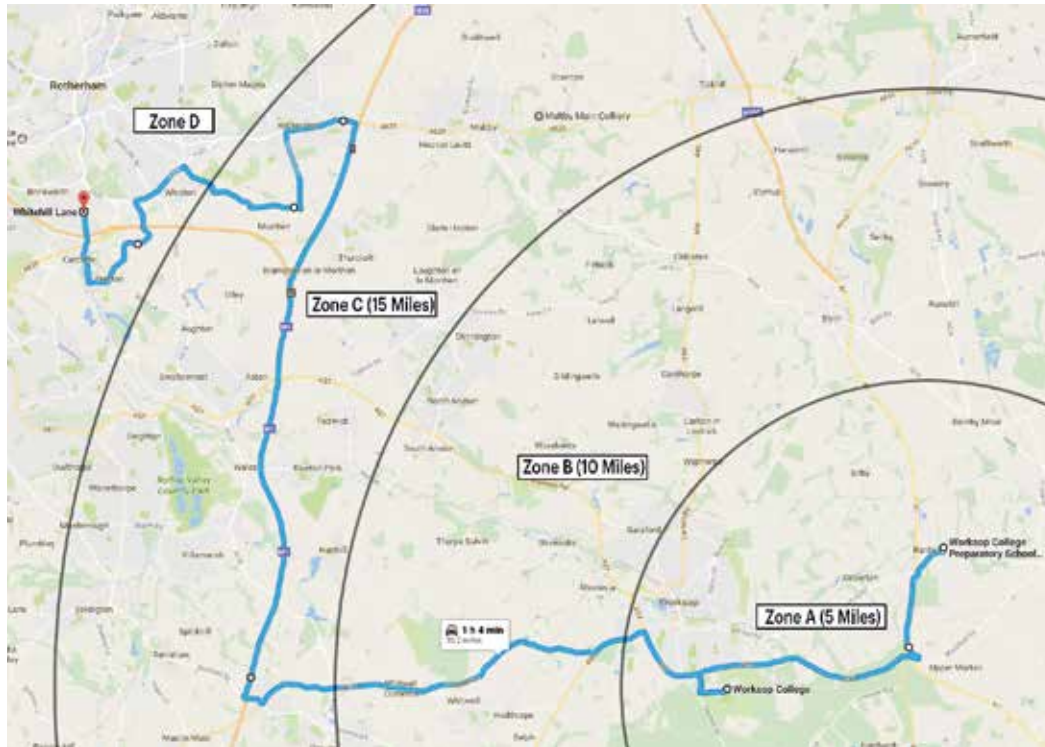

BUS 3: ROTHERHAM

Morning route

- 0700 Brinsworth, Whitehill Lane, Sidings PH Car Park
- 0702 Brinsworth, Howarth Road
- 0715 Whiston, Chemist
- 0725 Wickersley, Health Centre
- 0735 Todwick, Red Lion Inn
- 0750 A619, Van Dyks
- 0810 Worksop College
- 0830 Ranby House (not Saturday)

Evening route

1. **(Ranby House pupils can take the shuttle bus to pick up this route at Worksop College)**
2. 1750 Worksop College
   - 1810 A619 Van Dyks
   - 1820 Todwick, Red Lion Inn
   - 1835 Wickersley, Health Centre
   - 1845 Whiston, Chemist
   - 1900 Brinsworth, Howarth Road
   - 1905 Brinsworth, Whitehill Lane, Sidings PH Car Park