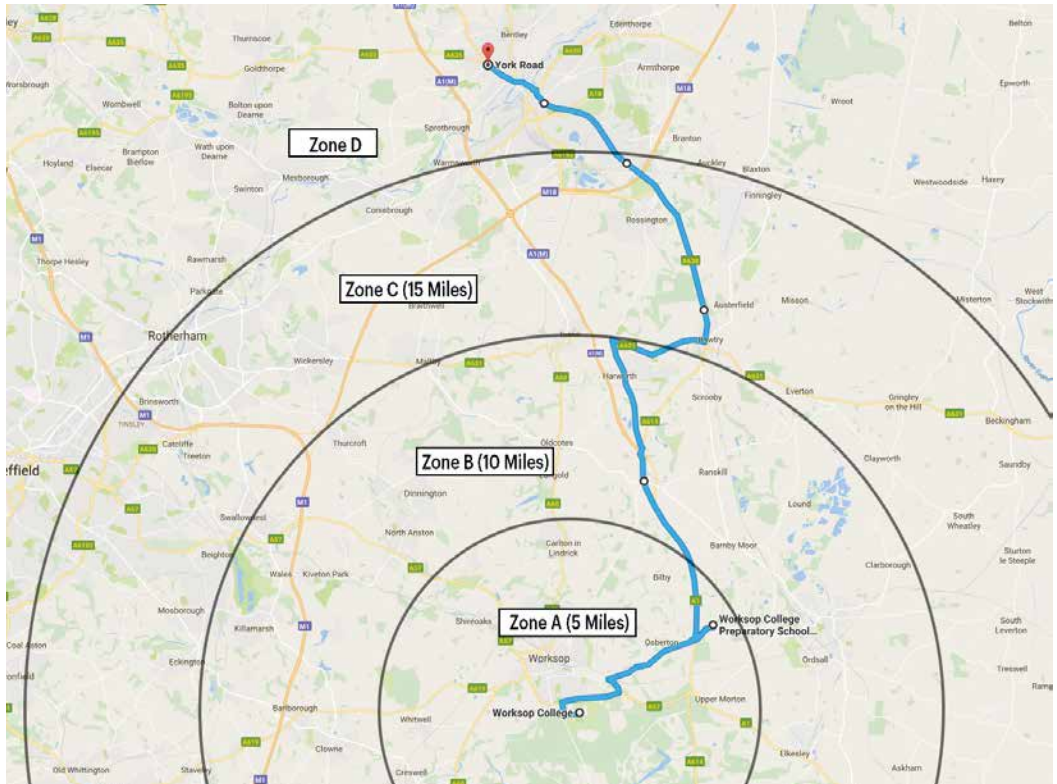

BUS 4: DONCASTER

Morning route

- **0715** Warmsworth, A630, High Road
- **0722** Bennethorpe, Earl of Doncaster
- **0735** Doncaster, Mount Pleasant
- **0748** Tickhill, Common Lane
- **0749** Tickhill, Scarborough Arms
- **0800** Scrooby, Pilgrim Fathers
- **0805** Torworth, Bus Stop
- **0810** Ranby Village
- **0830** Worksop College

Evening route

(Ranby House pupils can take the shuttle bus to pick up this route at Worksop College)

- **1750** Worksop College
- **1800** Ranby Village
- **1810** Torworth, Bus Stop
- **1820** Scrooby, Pilgrim Fathers
- **1825** Tickhill, Scarborough Arms
- **1827** Tickhill, Common Lane
- **1835** Doncaster, Mount Pleasant
- **1843** Bennethorpe, Earl of Doncaster
- **1850** Warmsworth, A630, High Road