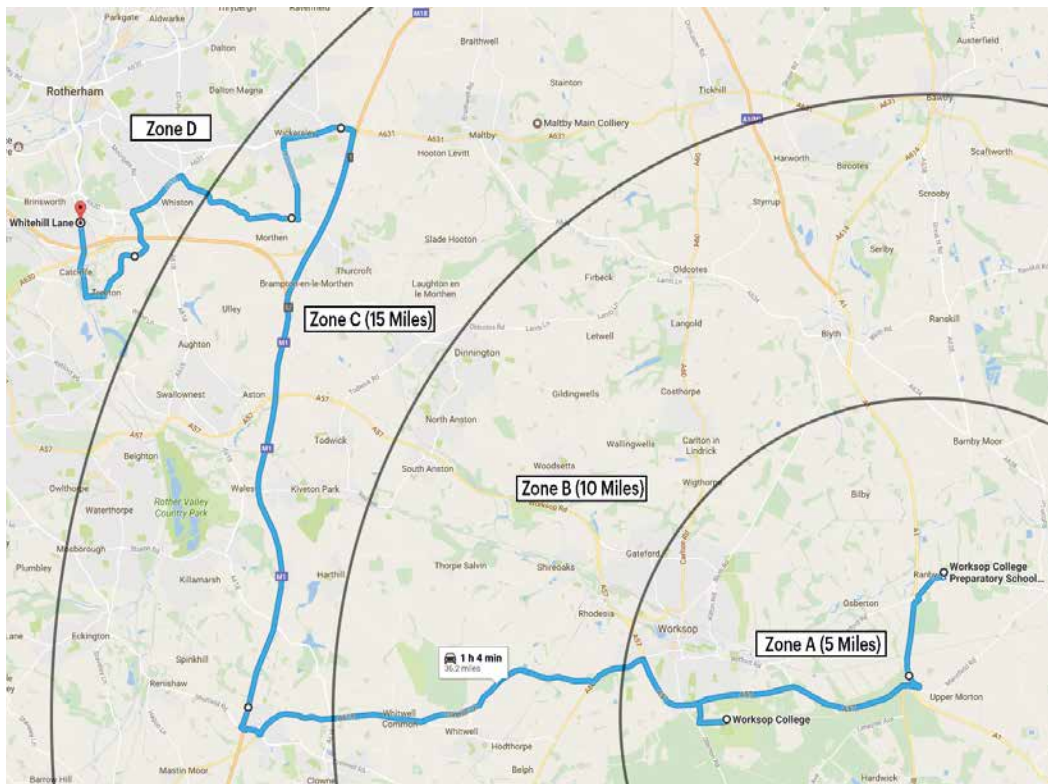

BUS 3: ROTHERHAM

Morning route

- **0710** McDonalds, Canklow Roundabout
- **0720** East Bawtry, Roundabout
- **0725** Wickersley, Health Centre
- **0740** Kiverton Park
- **0750** A619, Van Dyks
- **0810** Worksop College
- **0830** Ranby House (not Saturday)

Evening route

(Ranby House pupils can take the shuttle bus to pick up this route at Worksop College)

- **1750** Worksop College
- **1810** A619, Van Dyks
- **1815** Kiverton Park
- **1835** Wickersley, Health Centre
- **1840** East Bawtry, Roundabout
- **1850** McDonalds, Canklow Roundabout