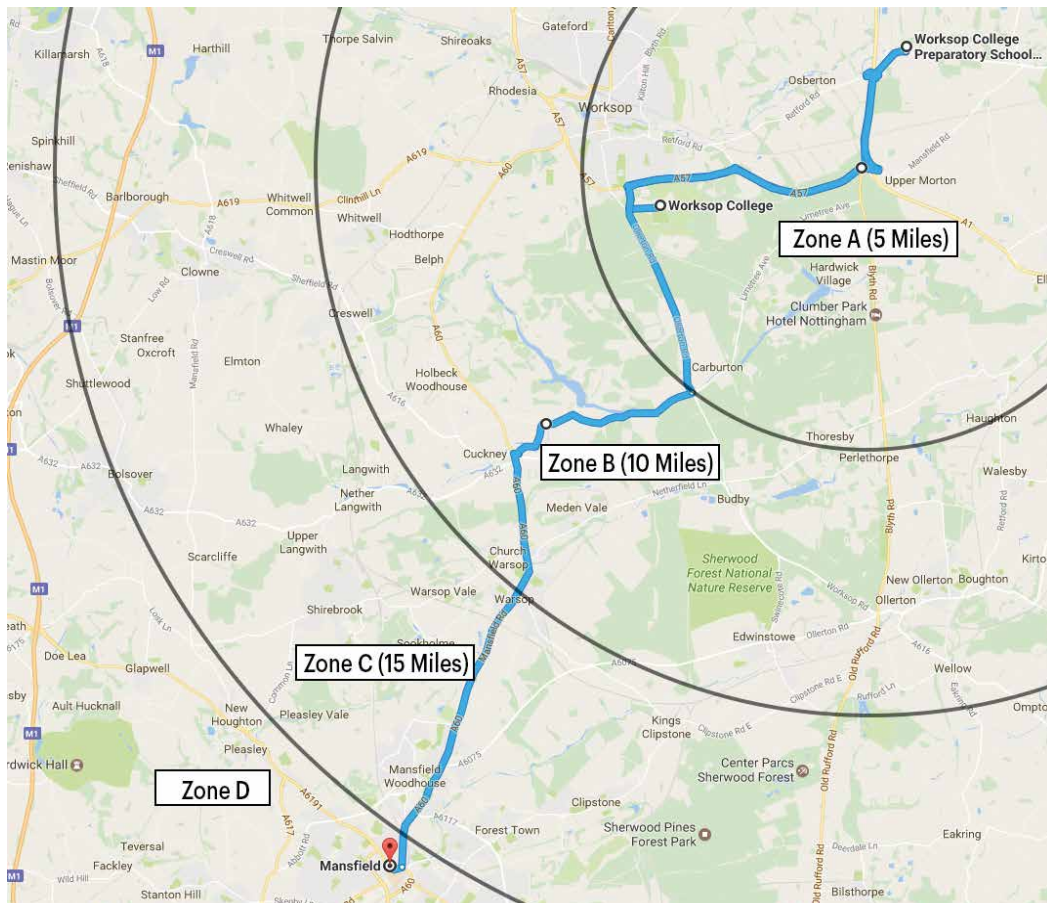

BUS 2: CHESTERFIELD/MANSFIELD

Morning route

- **0710** A617, Young Vanish Inn
- **0715** A617, Woburn Road, Bus Stop
- **0730** Mansfield, Alexandra Avenue
- **0742** Mansfield, Fourways
- **0745** Mansfield Woodhouse, Coopers PH, Leeming Lane
- **0750** Church Warsop, The Carrs (car park)
- **0755** Church Warsop, Rectory Road Bus Stop
- **0815** Worksop College

Evening route

1. **(Ranby House pupils can take the shuttle bus to pick up this route at Worksop College)**
2. **1750** Worksop College
   - **1800** Church Warsop, Rectory Road Bus Stop
   - **1805** Church Warsop, The Carrs (car park)
   - **1810** Mansfield Woodhouse, Coopers PH, Leeming Lane
   - **1813** Mansfield, Fourways
   - **1820** Mansfield, Alexandra Avenue
   - **1835** A617, Woburn Road, Bus Stop
   - **1840** A617, Young Vanish Inn