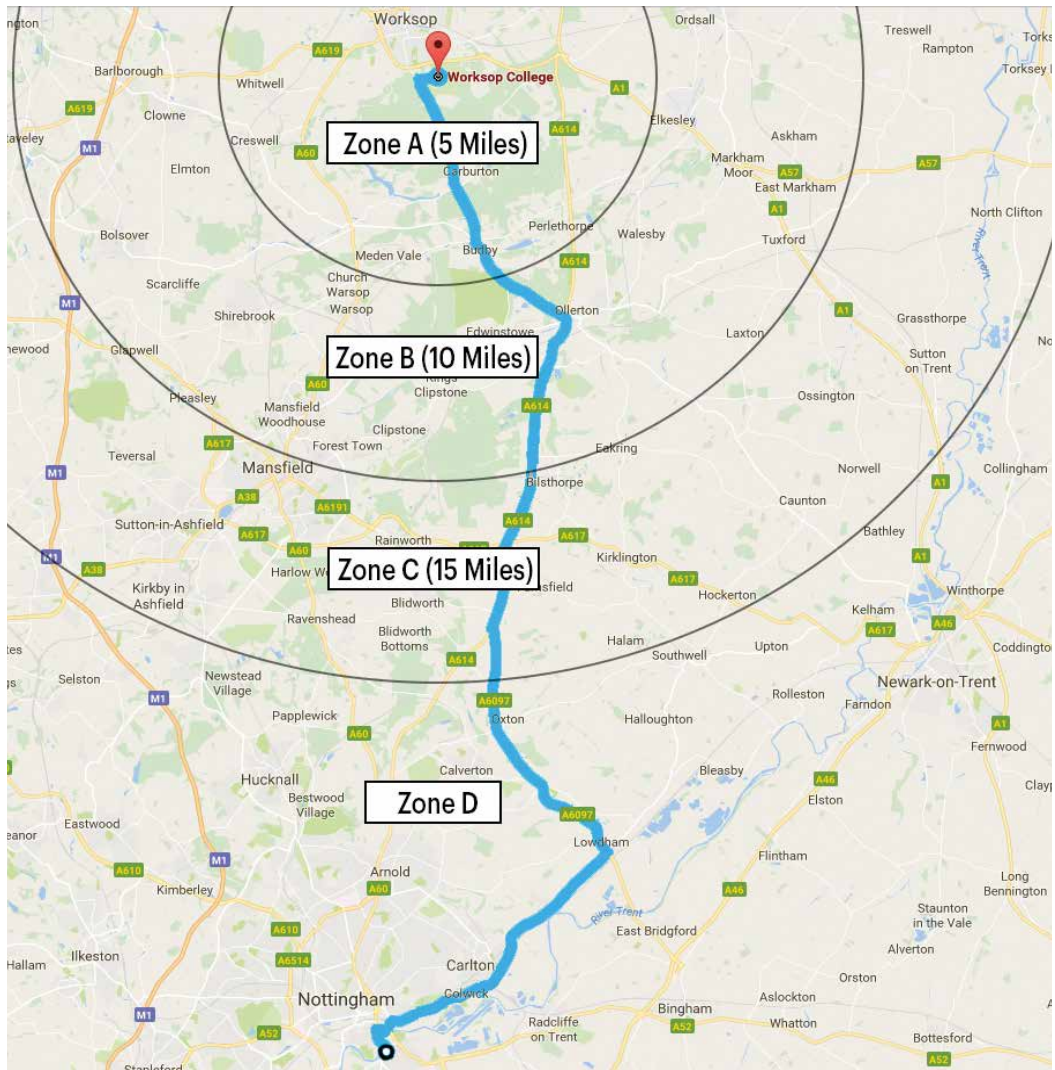

## BUS 5: SOUTHWELL

### Morning route

- 0720** Newark, Northgate Retail Park
- 0735** Southwell, Lowes Wong School
- 0742** Halam, Wagon and Horses
- 0750** White Post, Trading Post
- 0820** Worksop College

**NOTE:** *Ranby House school pupils need to transfer to Bus 2 or 3.*

## BUS 6: WEST BRIDGFORD/MAPPERLEY